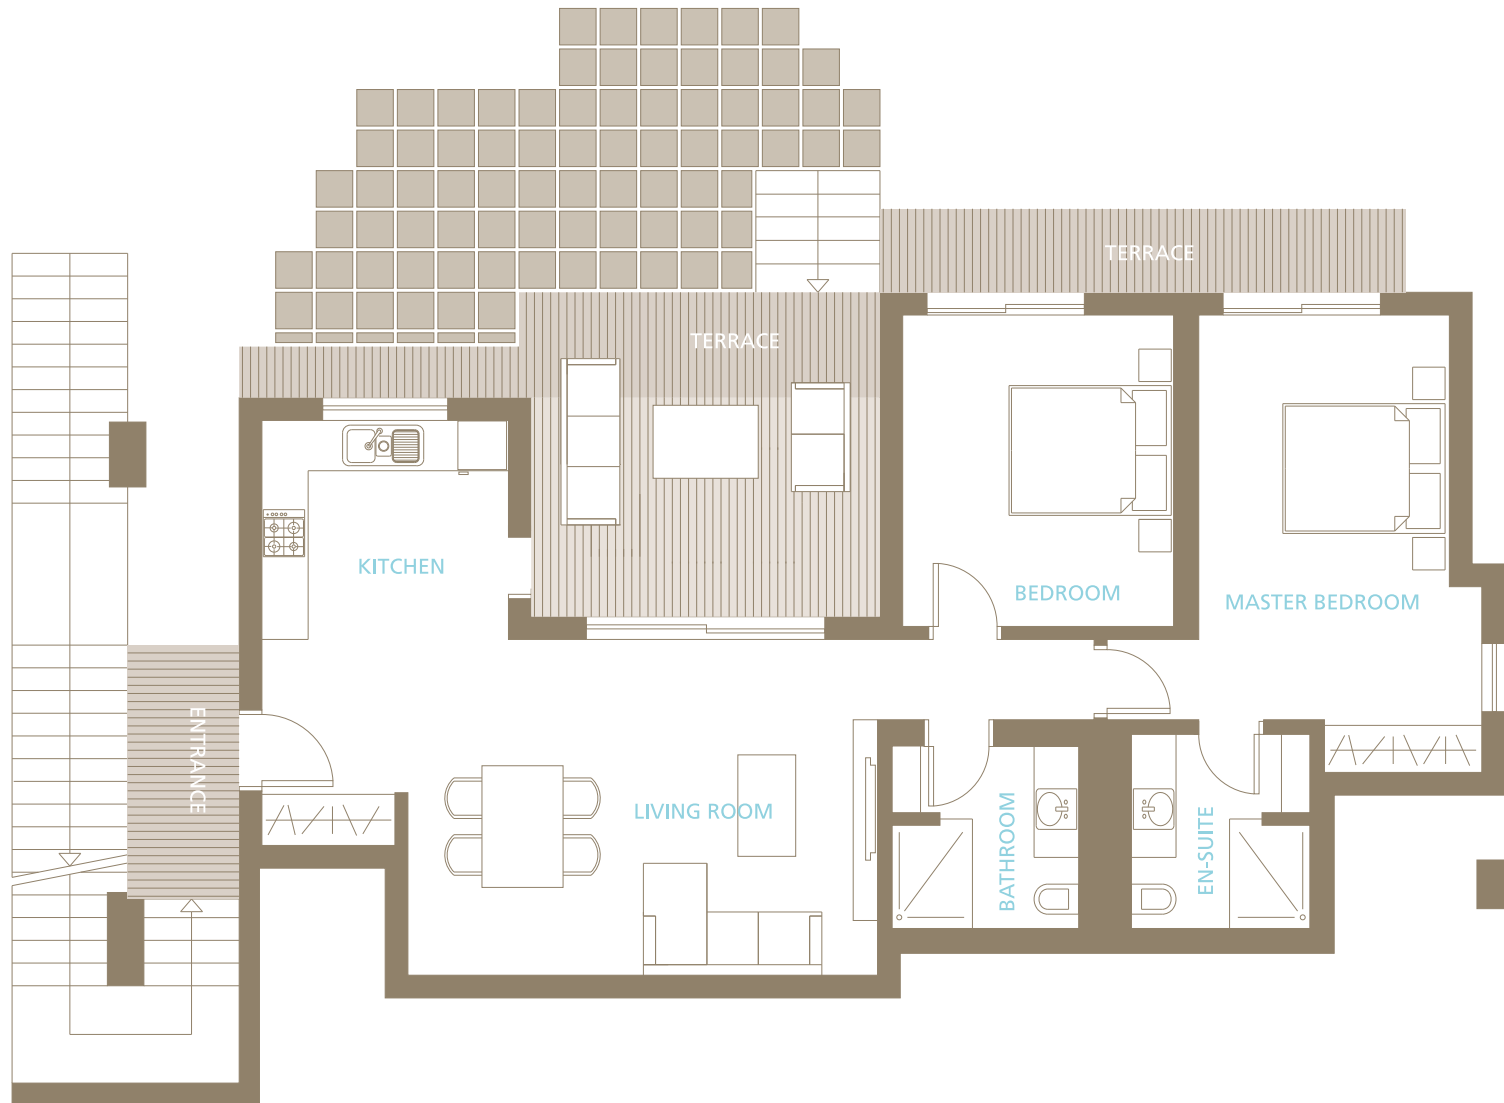

The Yasemin Garden Floor

TOTAL LIVING AREA

151 m²

The Yasemin

Terrace Floor

TOTAL LIVING AREA

169 m²