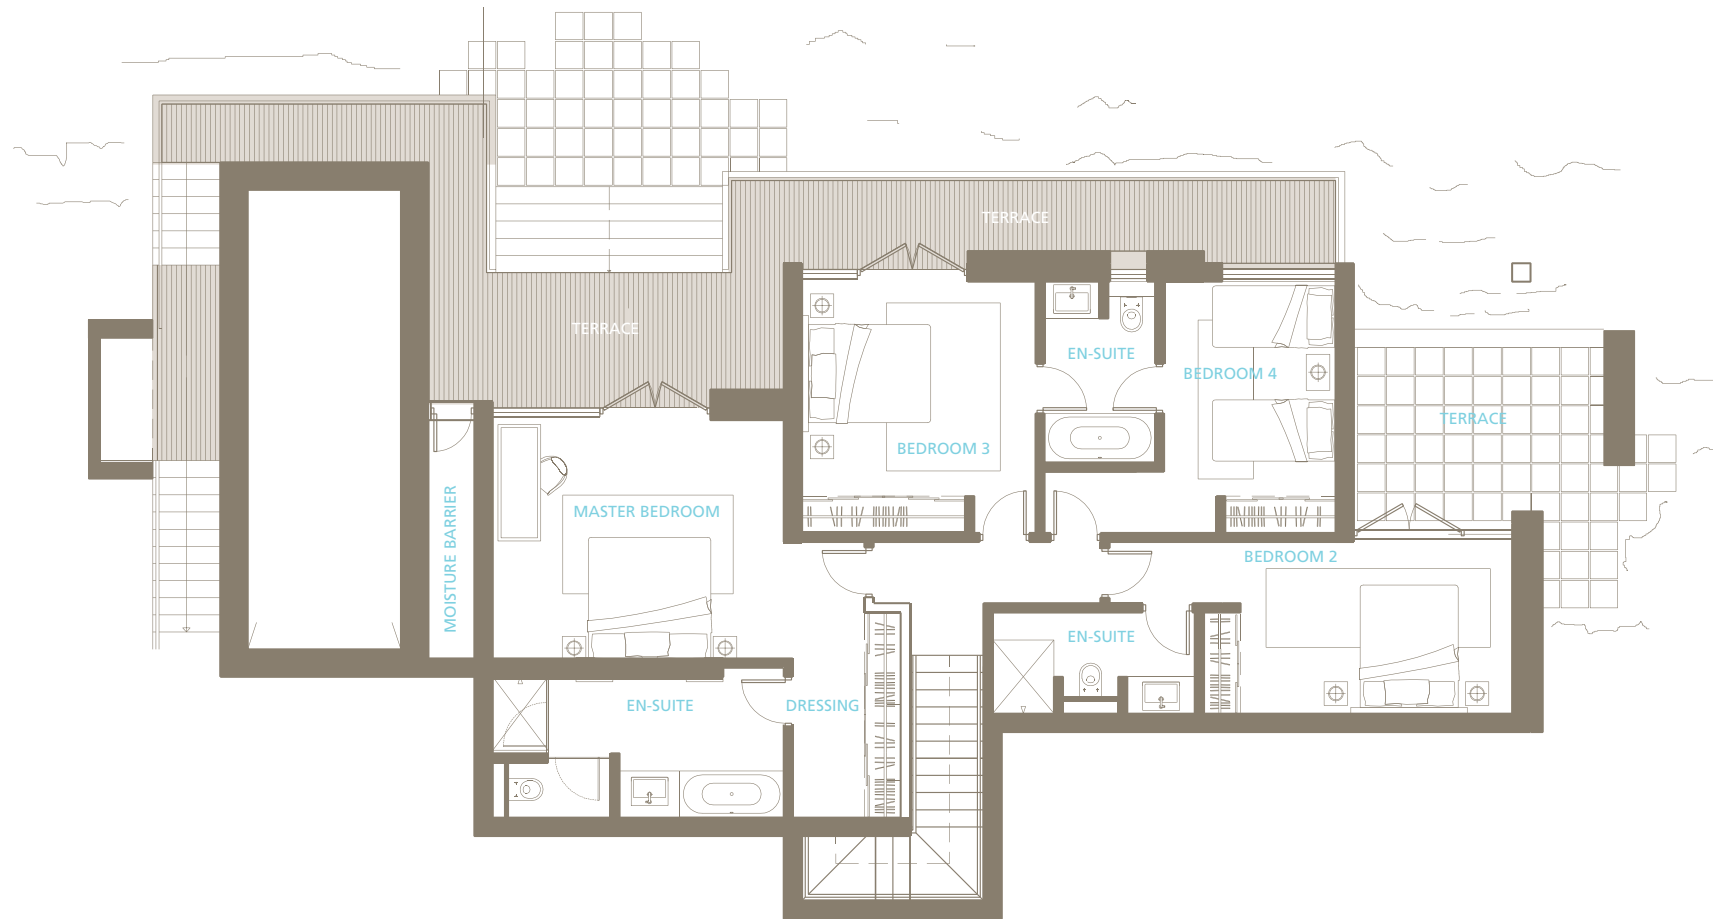

The Topaz Lower Floor

Upper Floor

TOTAL COVERED AREA	351m²
Lower Floor	
Open Terraces and Balconies	30m ²
Open Garden Terrace	25m ²
Upper Floor	
Open Terraces and Balconies	45m ²
Open Garden Terrace	55m ²
Open Roof Terrace	45m ²
TOTAL LIVING AREA	551m²