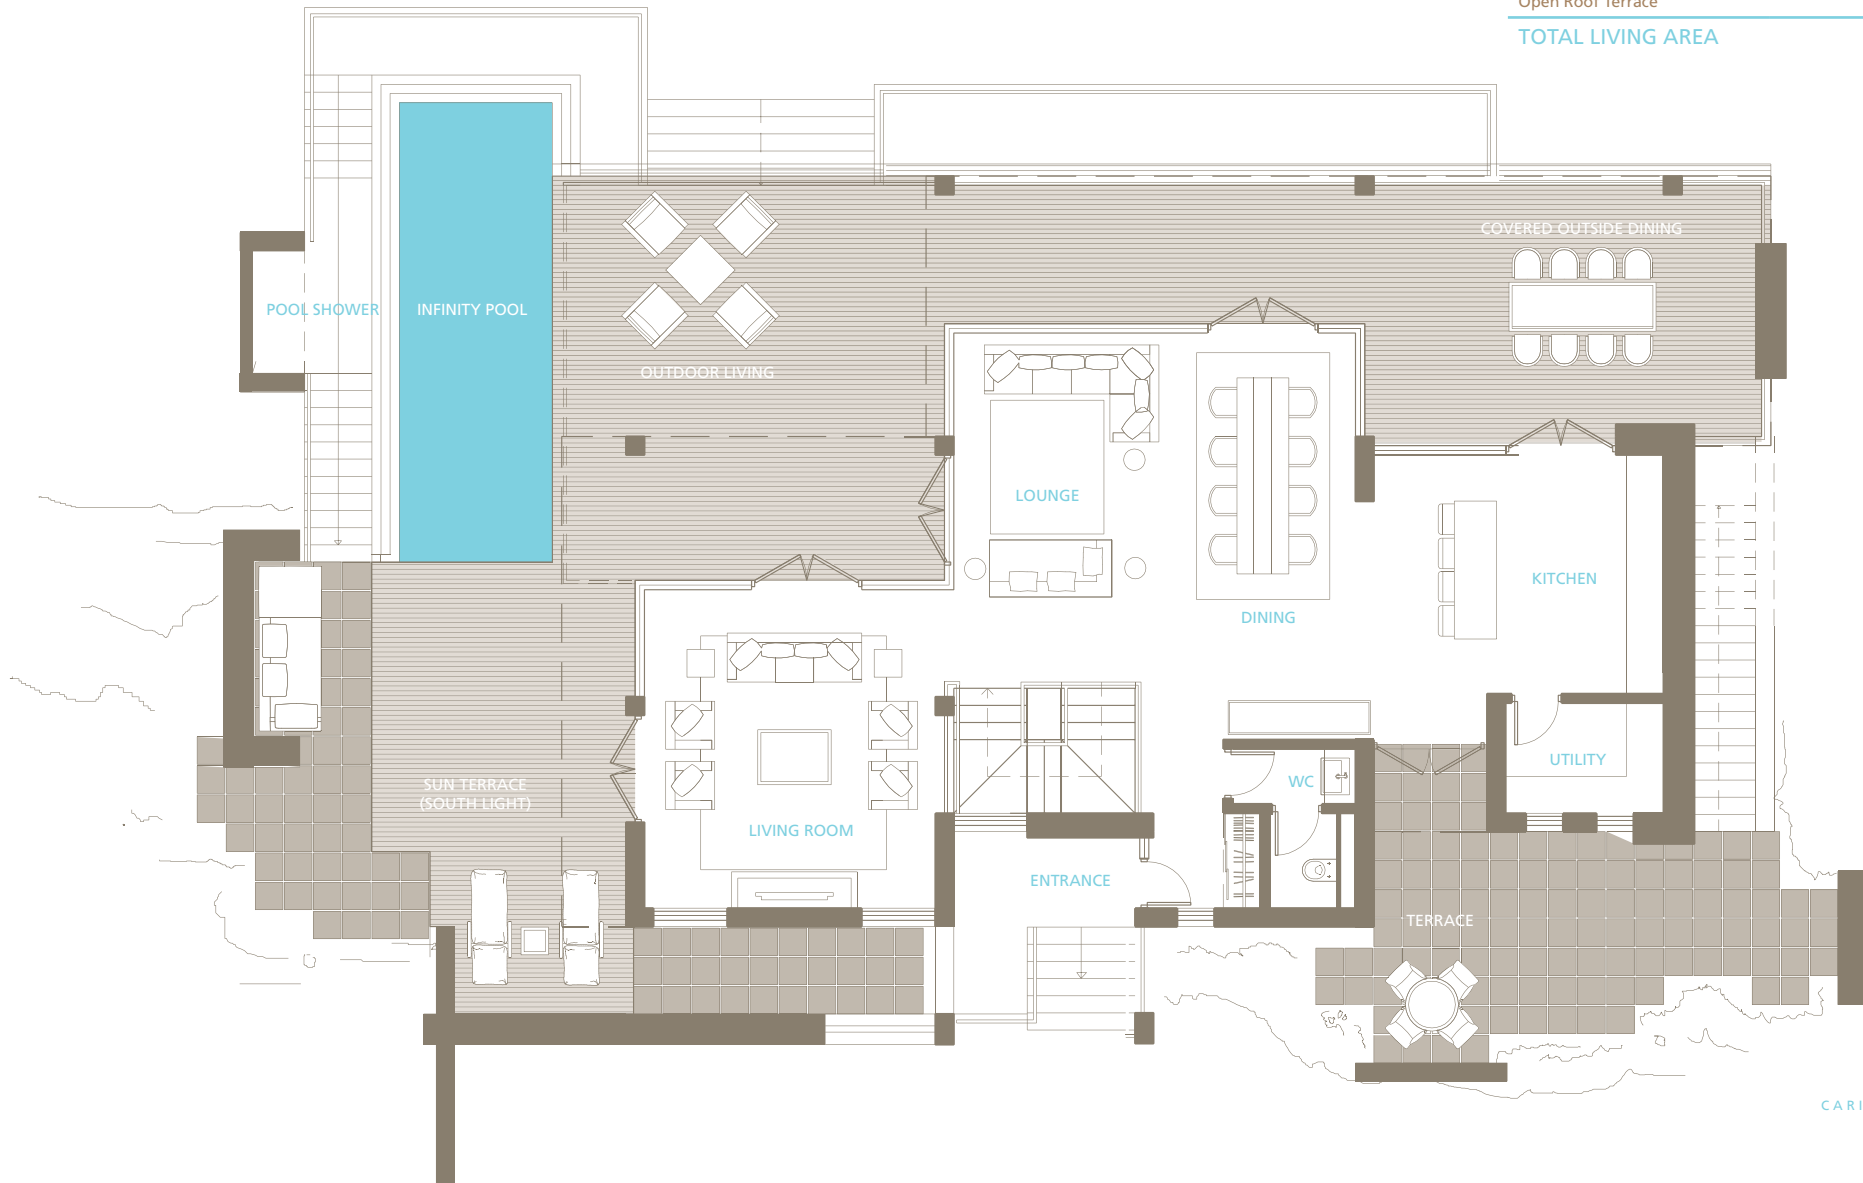

The Topaz Lower Floor

Upper Floor

TOTAL COVERED AREA	351m²
Lower Floor	
Open Terraces and Balconies	30m ²
Open Garden Terrace	25m ²
Upper Floor	
Open Terraces and Balconies	45m ²
Open Garden Terrace	55m ²
Open Roof Terrace	45m ²
TOTAL LIVING AREA	551m²