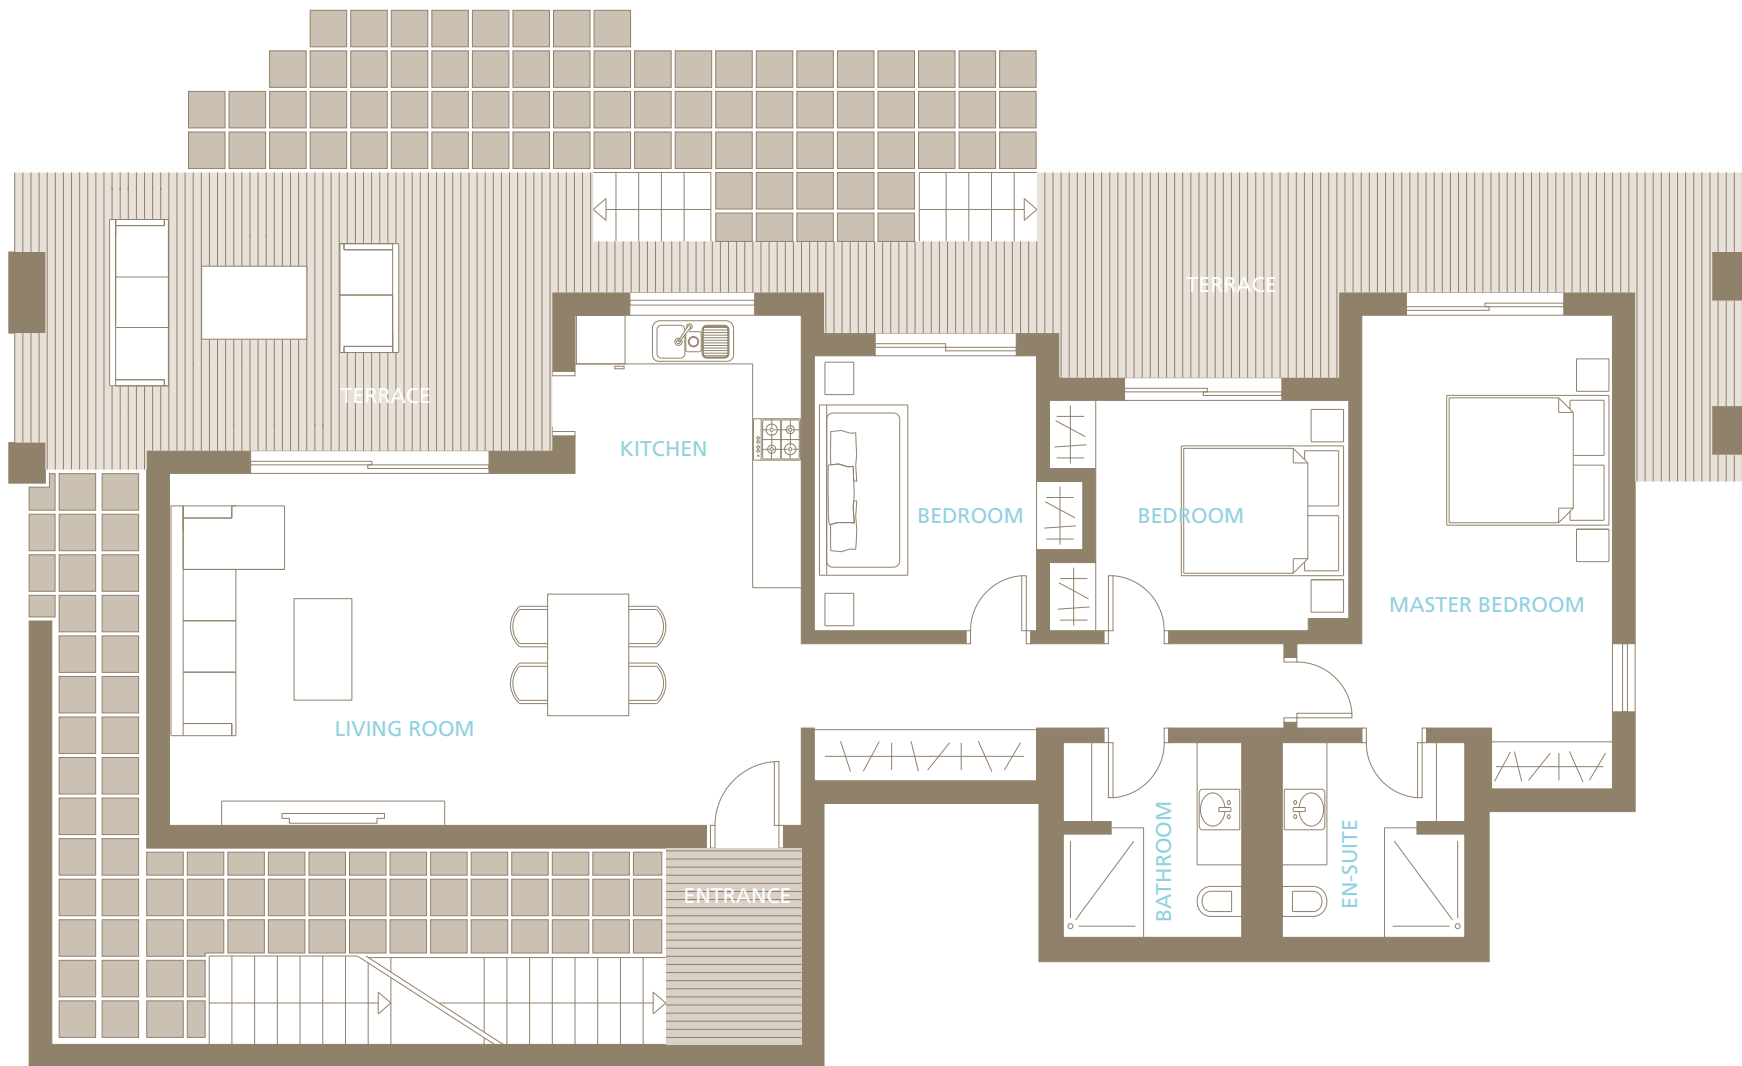

The Orkide

Garden Floor

TOTAL LIVING AREA

186 m²

The Orkide

Terrace Floor

TOTAL LIVING AREA

209 m²