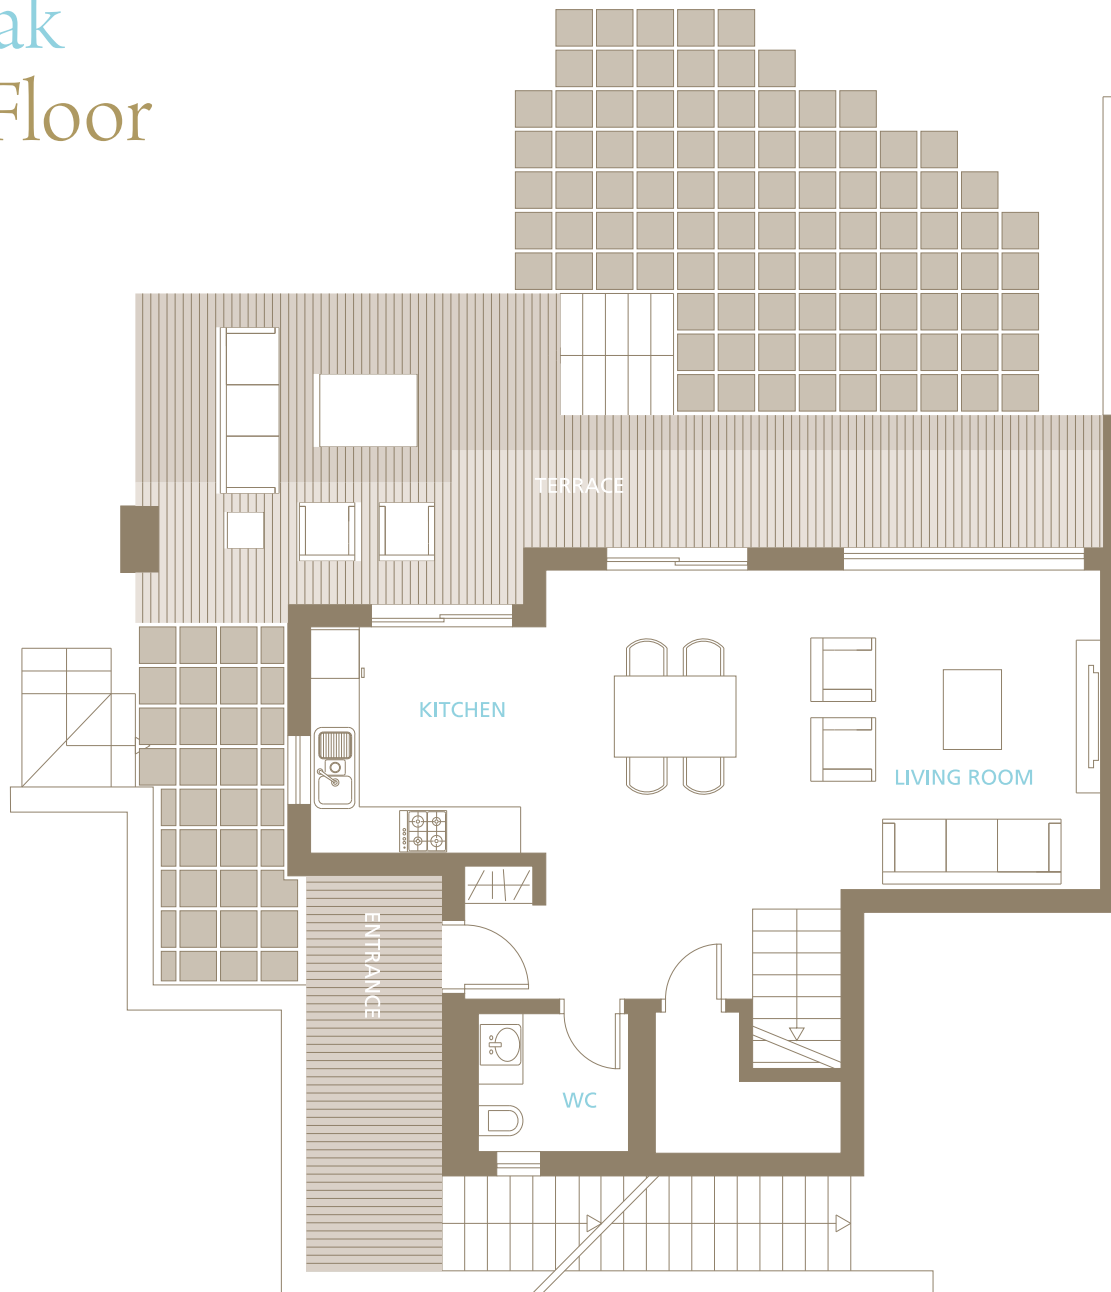

The Leylak Garden Floor

TOTAL LIVING AREA

193 m²

The Leylak Terrace Floor