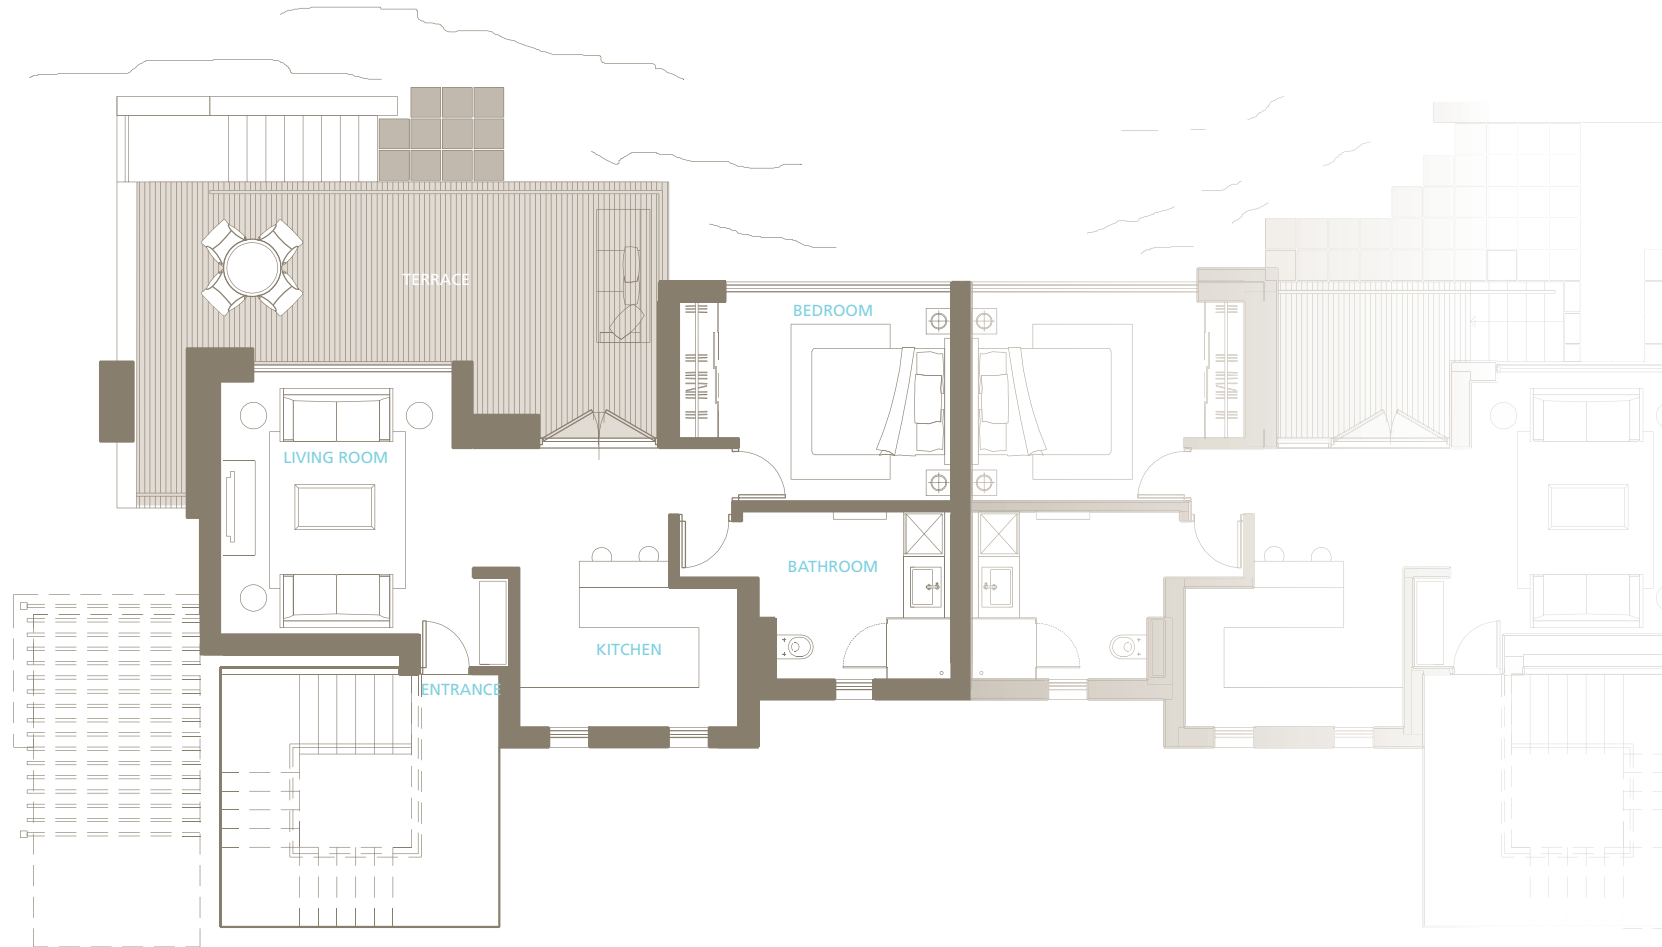

The Iris

Lower Floor Type

TOTAL COVERED AREA	73m ²
Open Terraces and Balconies	13m ²
TOTAL LIVING AREA	86m ²

Upper Floor Type

TOTAL COVERED AREA	60m ²
Open Terraces and Balconies	16m ²
TOTAL LIVING AREA	76m ²