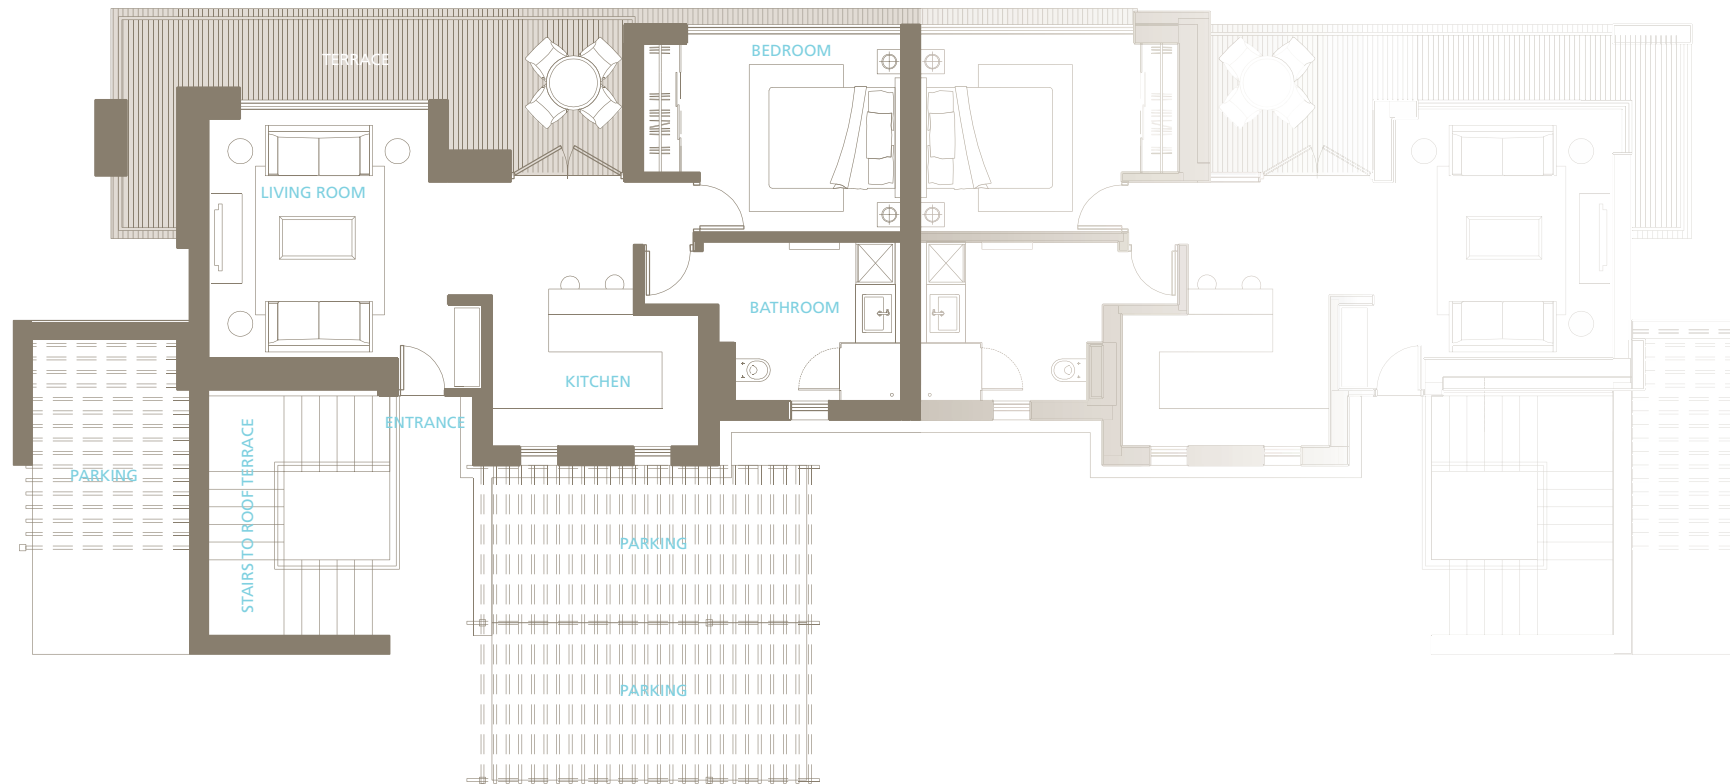

The Iris

Lower Floor Type

TOTAL COVERED AREA	73m ²
Open Terraces and Balconies	13m ²
TOTAL LIVING AREA	86m ²

Upper Floor Type

TOTAL COVERED AREA	60m ²
Open Terraces and Balconies	16m ²
TOTAL LIVING AREA	76m ²