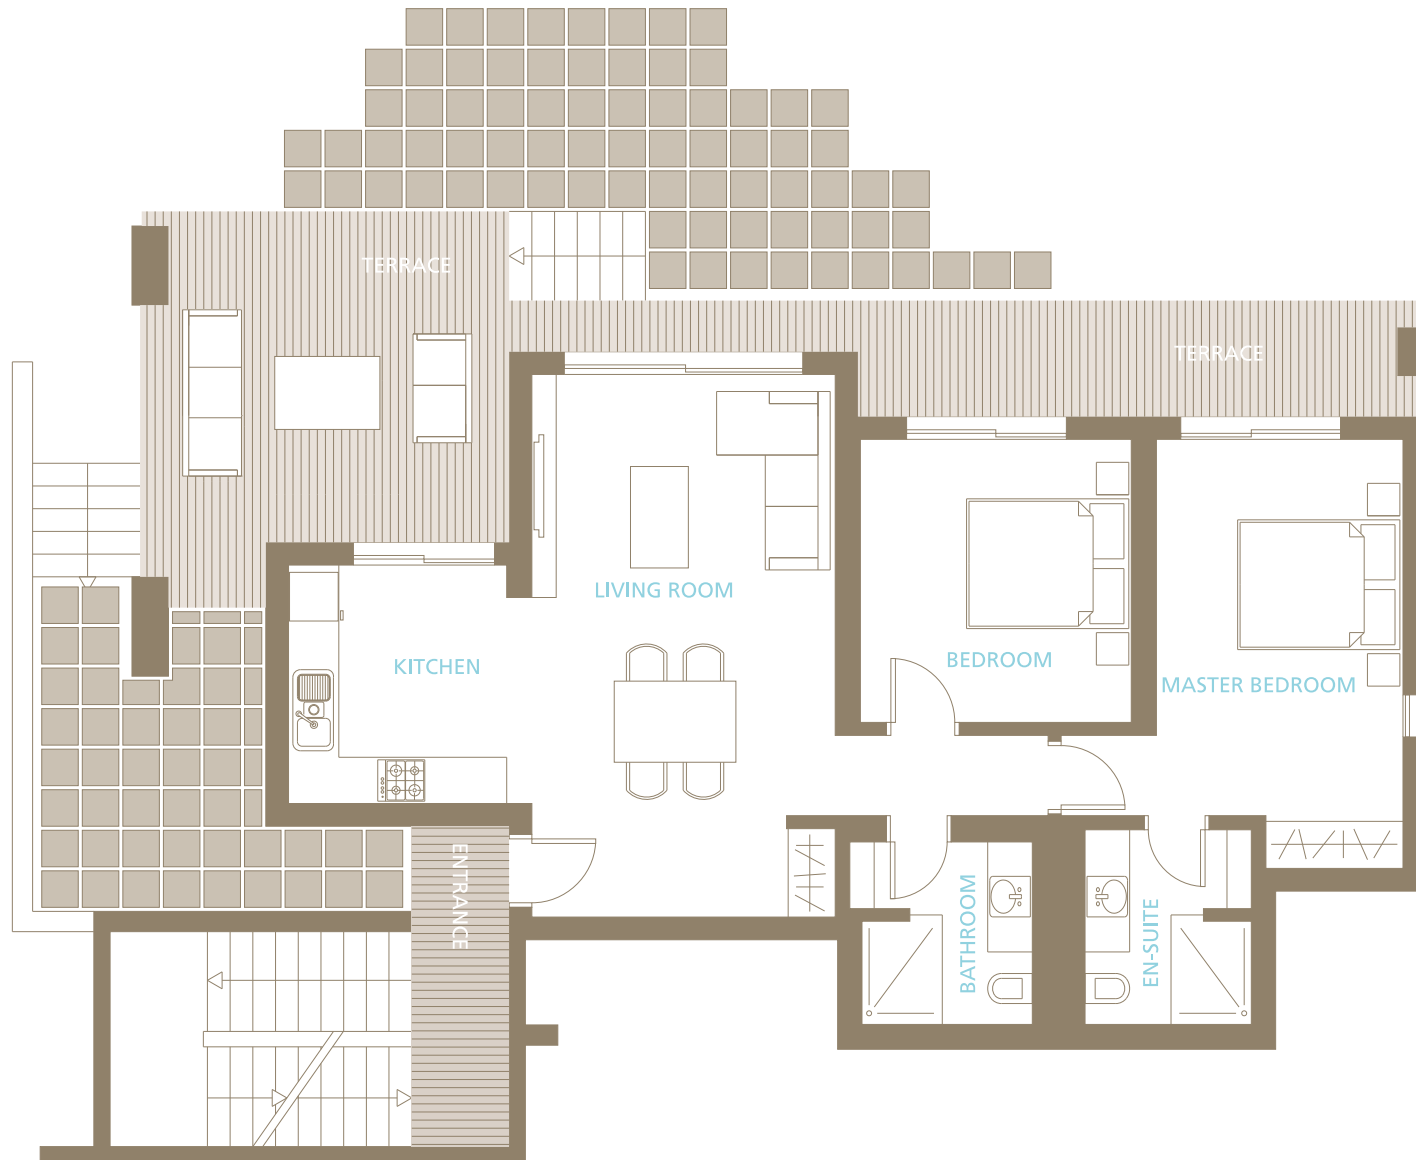

# The Begonvil Garden Floor

TOTAL LIVING AREA

145 m<sup>2</sup>

# The Begonvil Terrace Floor

TOTAL LIVING AREA

187 m<sup>2</sup>