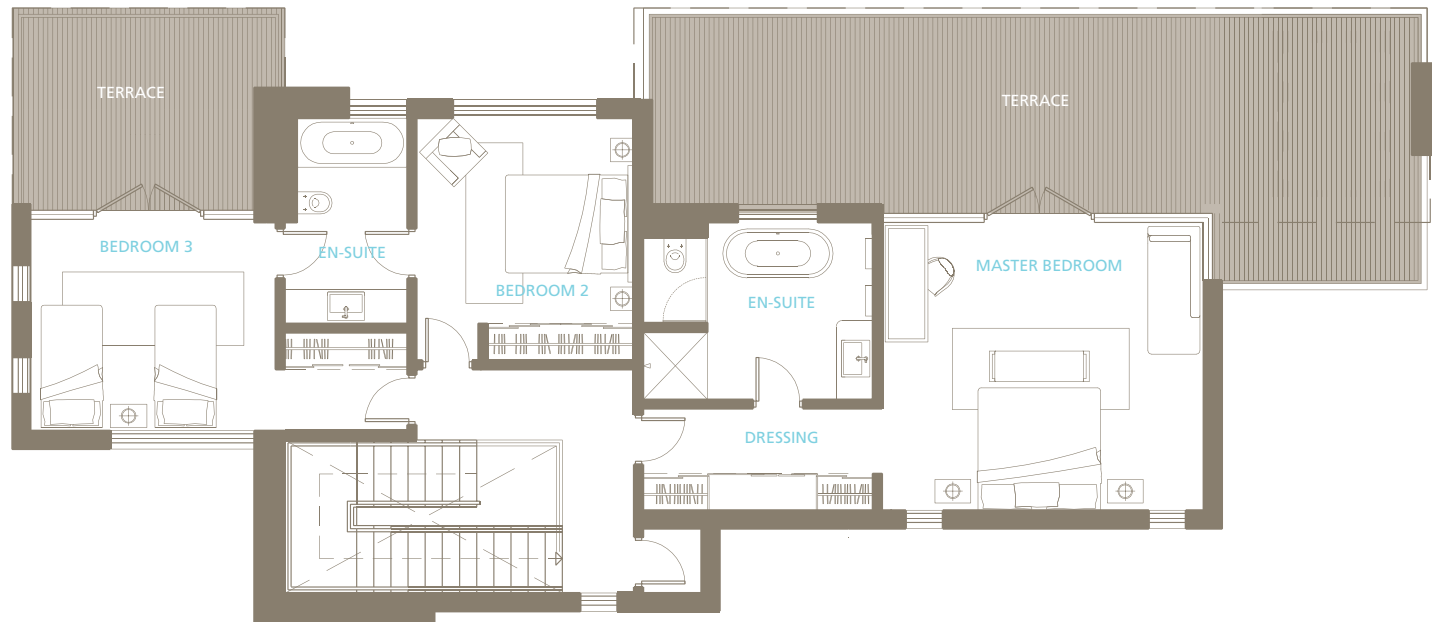

The Amber Lower Floor

Upper Floor

TOTAL COVERED AREA	308m²
Lower Floor	
Open Terraces and Balconies	20m ²
Open Garden Terrace	20m ²
Upper Floor	
Open Terraces and Balconies	30m ²
TOTAL LIVING AREA	378m²