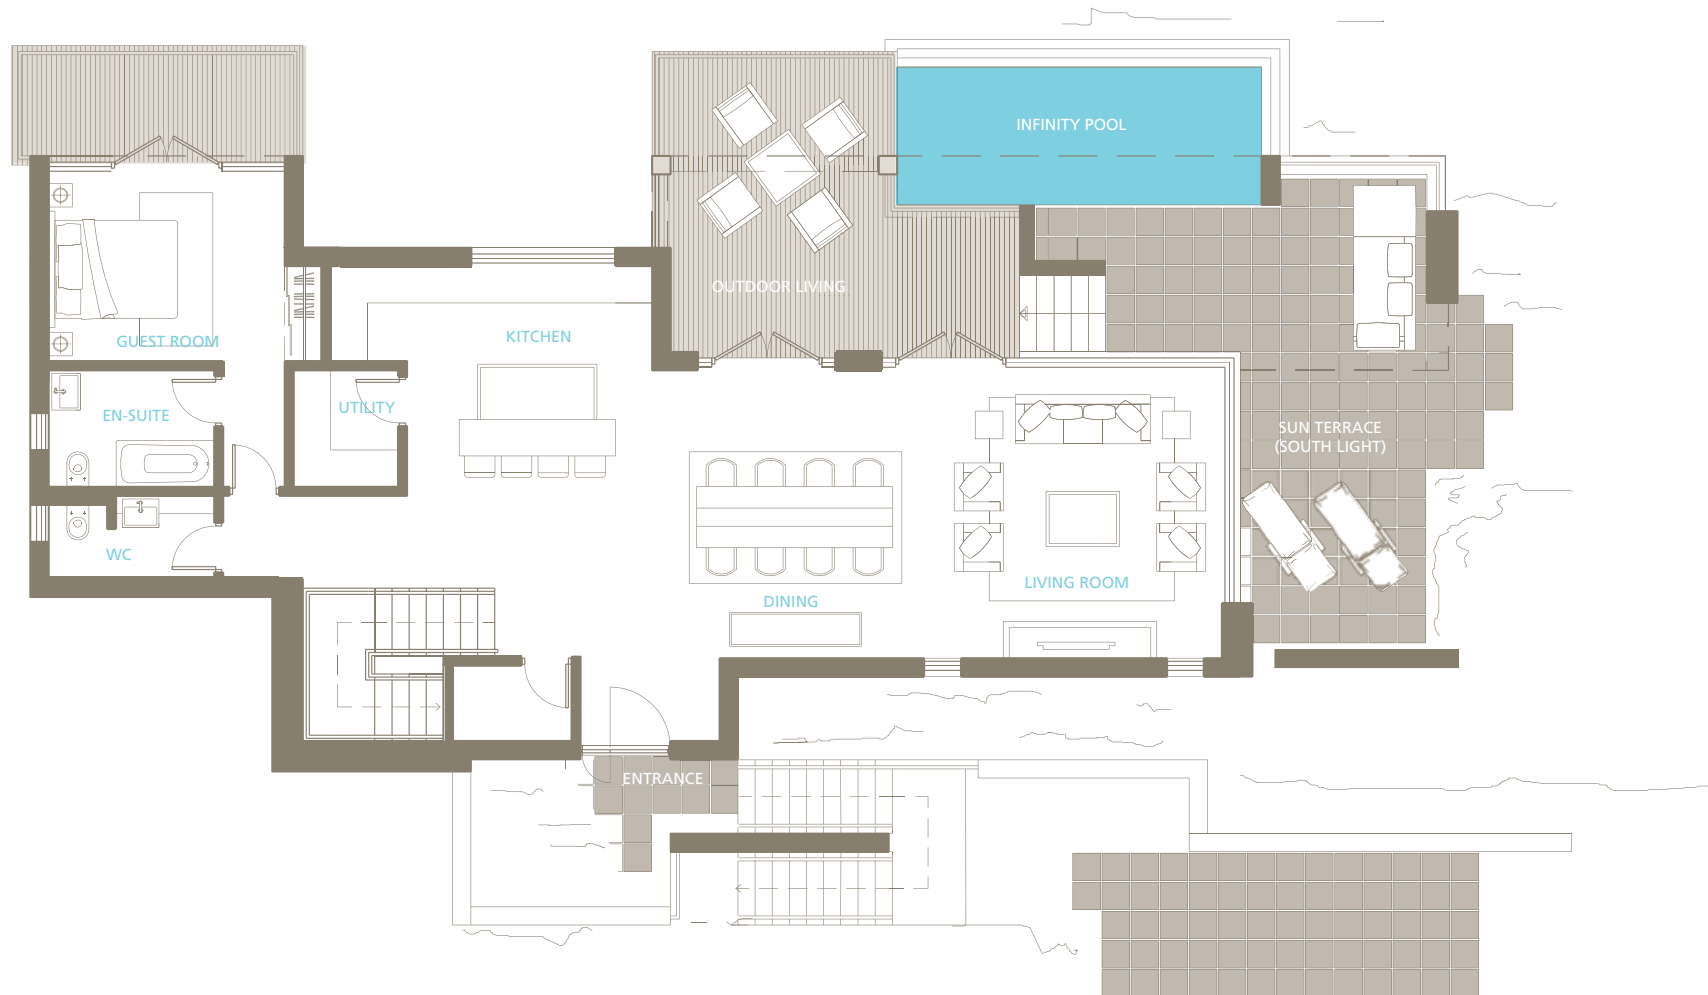

The Amber Lower Floor

Upper Floor

TOTAL COVERED AREA	308m²
Lower Floor	
Open Terraces and Balconies	20m ²
Open Garden Terrace	20m ²
Upper Floor	
Open Terraces and Balconies	30m ²
TOTAL LIVING AREA	378m²